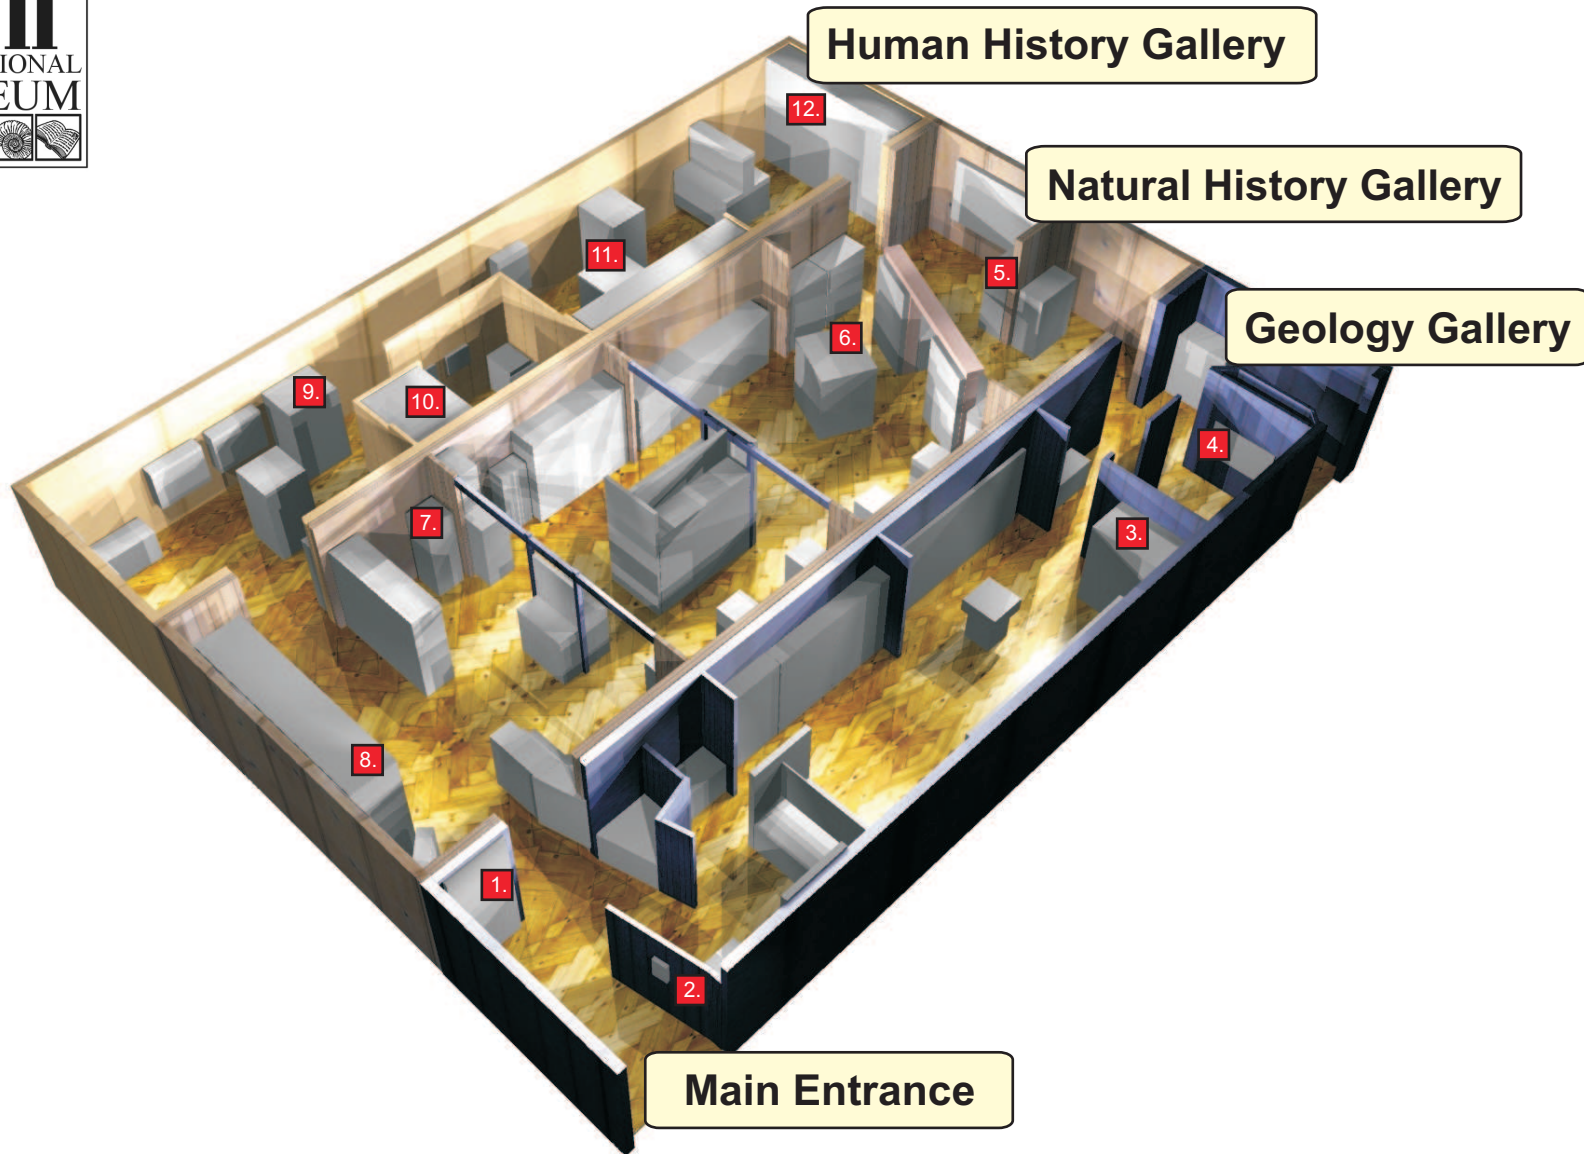

Haslemere Educational Museum

Gallery Highlights:

Key:	
Geology:	
1.	Burgess Shale Fossil
2.	Meteorite
3.	Moa Skeleton
4.	Geikie Room
Natural History:	
5.	Great Bustard Bird Case
6.	Giant Spider Crab
7.	Arthur the bear
8.	African Lions
Human History:	
9.	Romano British Pottery
10.	Egyptian Mummy
11.	Part of the Gibbet
12.	Peasant Art Craft

Helping to plan your visit

Web Site <http://www.haslemereuseum.co.uk>

Haslemere Educational Museum Main Galleries

Helping to plan your visit

Web Site <http://www.haslemeremuseum.co.uk>

Human History:

1.	Peasant Art Craft
2.	Victorian Case
3.	Tudor and Stuart Case
4.	Medieval Case
5.	Romano British Pottery Case
6.	Iron Age Britain Case
7.	Bronze Age Britain Case
8.	Neolithic Britain Case
9.	Mesolithic Britain Case
10.	Palaeolithic Britain Case
11.	Greek Case
12.	Roman Case
13.	Roman Glass and Ur Cases
14.	Egyptian Mummy and Coffin
15.	Egyptian Coffin Lid
16.	Egyptian Artefacts
17.	Wealden Glass
18.	Crime and Punishment Case
19.	Ethnographic Case
20.	Children Toys Case

Natural History:

1.	Giant Elk Antlers
2.	Great Bustard Bird Case
3.	Bird Habitats Case
4.	Reptiles Case
5.	British Mammals Case
6.	Marsupials Case
7.	Non-English Mammals Case
8.	Game Heads Case
9.	Gazelle
10.	Victorian and Edwardian Bird Cases
11.	Butterflies and Moths Cabinets
12.	Fishes Case
13.	Insects and Arthropods Case
14.	Marine Cases
15.	Botany Cases
16.	Seaweed and Lichens Case
17.	Giant Spider Crab Case
18.	Shell Cases
19.	Hippo Skull Cases
20.	Skull and Skeletons Cases
21.	Human Skeleton

Geology:

1.	Scientific tools Case
2.	Discover Case
3.	Wealden Geology
4.	Fossil Marine Time line Cases
5.	Rock Cases
6.	Mineral Cases
7.	Burgess Shale Fossil
8.	Metiorite
9.	Slender Nosed Rhino Skull
10.	Fossils and Modern animals
11.	Transitional Stage in the Time Line
12.	Shallow and Deep sea Fossils
13.	Large Ammonite
14.	Moa Skeleton and Kiwi Bird Case
15.	Sir Archibald Geikie Room