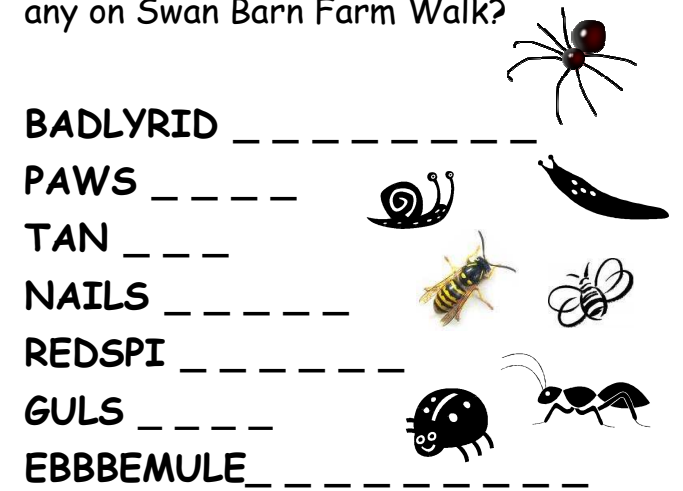

WILDLIFE HABITATS

Habitats provide food, shelter and nesting sites for many insects, birds and mammals. Can you identify these wildlife characters by matching them up?

WORDSEARCH

Can you find all 8 hidden words below?

R	E	T	A	L	W	O	O	D	S
O	W	O	O	E	E	O	A	D	B
O	P	A	P	A	O	B	N	R	I
T	R	E	E	F	L	O	W	E	R
S	B	F	A	H	P	R	S	U	D
P	O	N	A	A	N	I	M	A	L
H	E	D	G	E	D	L	E	I	F

ANIMAL BIRD ROOTS FLOWER FIELD
 TREE LEAF POND WOODS HEDGE

MINIBEAST WORD JUMBLE

Can you unscramble the words to reveal the minibeast? Did you spot any on Swan Barn Farm Walk?

WHAT'S IN THE POND?

Ponds and streams are home to a wide variety of pond life. Below are some creatures that can be found living in or near them - can you name them correctly?